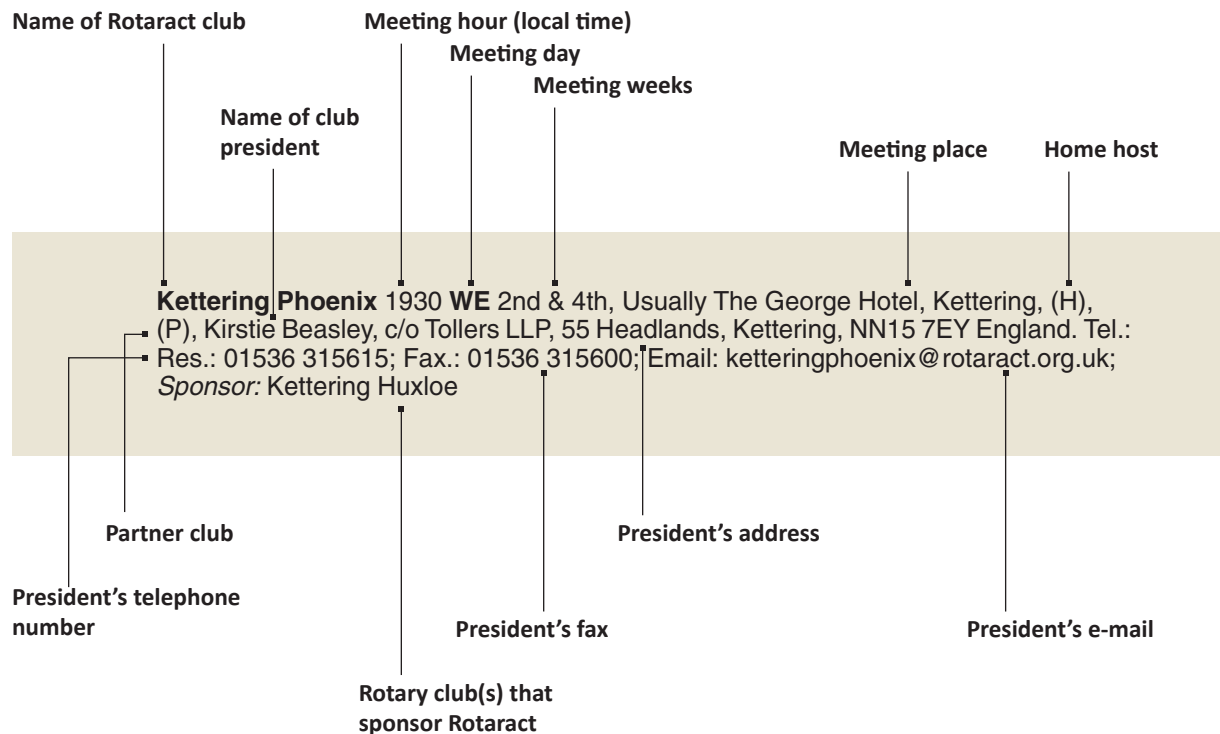

How to use the Club Section

The following information about each Rotaract club appears in the same order as illustrated below:

Key to abbreviations

MO = Monday TU = Tuesday WE = Wednesday TH = Thursday FR = Friday SA = Saturday SU = Sunday